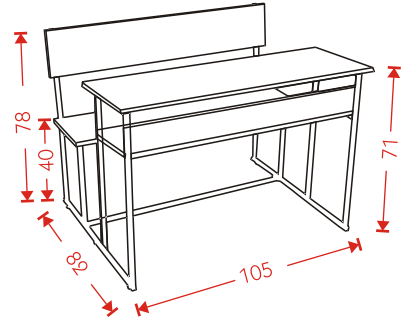

ERGOMAXX

Student friendly
Classroom furniture

ISO 9001: 2000

CSR 01

Carton box dimensions - 108 x 45 x 20

Carton box dimensions - 68 x 50 x 21

CSR 02

CSR 03

Carton box dimensions - 108 x 45 x 22

Carton box dimensions - 108 x 40 x 19

CSR 04

CSR 05

- Powder coated metal parts
- Precision engineered components
- Ergonomic design for long hours of listening, without fatigue
- High quality particle board
- Long life

Carton box dimensions - 155 x 40 x 18

Carton box dimensions - 155 x 40 x 18

CSR 06

Project done at National Institute of Technology, Trichy.

ERGOMAXX (INDIA) PVT LTD
An ISO 9001:2000 Certified Company

80, Nungambakkam High Road,
Chennai - 600 034. INDIA.