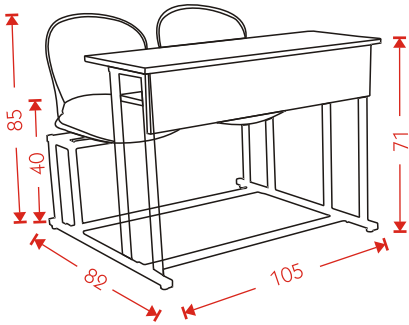

ERGOMAXX

Student friendly
Classroom furniture

ISO 9001: 2000

CSR 01

Carton box dimensions - 108 x 45 x 20

Carton box dimensions - 68 x 50 x 21

CSR 02

CSR 03

Carton box dimensions - 108 x 45 x 22

Carton box dimensions - 108 x 40 x 19

CSR 04

CSR 05

- Powder coated metal parts
- Precision engineered components
- Ergonomic design for long hours of listening, without fatigue
- High quality particle board
- Long life

Carton box dimensions - 155 x 40 x 18

Carton box dimensions - 155 x 40 x 18

CSR 06

Project done at National Institute of Technology, Trichy.

ERGOMAXX (INDIA) PVT LTD
An ISO 9001:2000 Certified Company

80, Nungambakkam High Road,
Chennai - 600 034. INDIA.