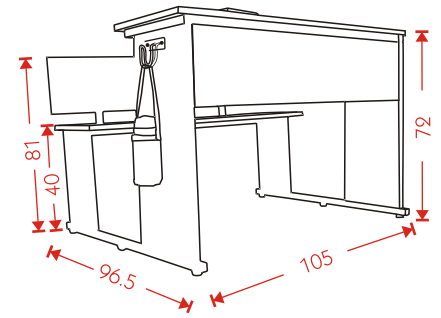

ERGOMAXX

Student friendly
Classroom furniture

ISO 9001: 2000

CSR 01

Carton box dimensions - 108 x 45 x 20

Carton box dimensions - 68 x 50 x 21

CSR 02

CSR 03

Carton box dimensions - 108 x 45 x 22

Carton box dimensions - 108 x 40 x 19

CSR 04

CSR 05

- Powder coated metal parts
- Precision engineered components
- Ergonomic design for long hours of listening, without fatigue
- High quality particle board
- Long life

Carton box dimensions - 155 x 40 x 18

Carton box dimensions - 155 x 40 x 18

CSR 06

Project done at National Institute of Technology, Trichy.

ERGOMAXX (INDIA) PVT LTD
An ISO 9001:2000 Certified Company

80, Nungambakkam High Road,
Chennai - 600 034. INDIA.