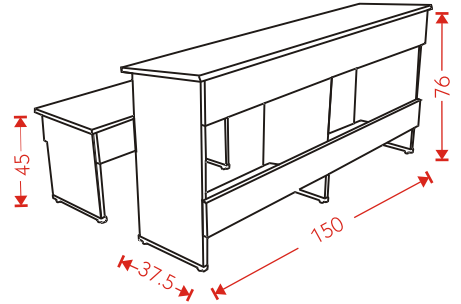

ERGOMAXX

Student friendly
Classroom furniture

ISO 9001: 2000

CSR 01

Carton box dimensions - 108 x 45 x 20

Carton box dimensions - 68 x 50 x 21

CSR 02

CSR 03

Carton box dimensions - 108 x 45 x 22

Carton box dimensions - 108 x 40 x 19

CSR 04

CSR 05

- Powder coated metal parts
- Precision engineered components
- Ergonomic design for long hours of listening, without fatigue
- High quality particle board
- Long life

Carton box dimensions - 155 x 40 x 18

Carton box dimensions - 155 x 40 x 18

CSR 06

Project done at National Institute of Technology, Trichy.

ERGOMAXX (INDIA) PVT LTD
An ISO 9001:2000 Certified Company

80, Nungambakkam High Road,
Chennai - 600 034. INDIA.