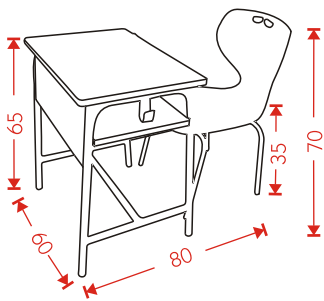

ERGOMAXX

Student friendly
Classroom furniture

ISO 9001: 2000

CSR 01

Carton box dimensions - 108 x 45 x 20

Carton box dimensions - 68 x 50 x 21

CSR 02

CSR 03

Carton box dimensions - 108 x 45 x 22

Carton box dimensions - 108 x 40 x 19

CSR 04

CSR 05

- Powder coated metal parts
- Precision engineered components
- Ergonomic design for long hours of listening, without fatigue
- High quality particle board
- Long life

Carton box dimensions - 155 x 40 x 18

Carton box dimensions - 155 x 40 x 18

CSR 06

Project done at National Institute of Technology, Trichy.

ERGOMAXX (INDIA) PVT LTD
An ISO 9001:2000 Certified Company

80, Nungambakkam High Road,
Chennai - 600 034. INDIA.