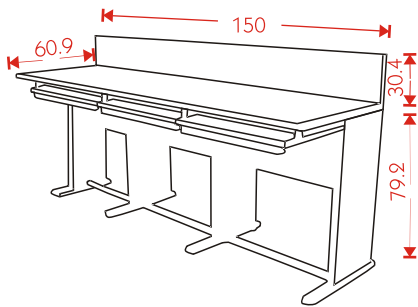

ERGOMAXX

Student friendly
Classroom furniture

ISO 9001: 2000

CSR 01

Carton box dimensions - 108 x 45 x 20

Carton box dimensions - 68 x 50 x 21

CSR 02

CSR 03

Carton box dimensions - 108 x 45 x 22

Carton box dimensions - 108 x 40 x 19

CSR 04

CSR 05

- Powder coated metal parts
- Precision engineered components
- Ergonomic design for long hours of listening, without fatigue
- High quality particle board
- Long life

Carton box dimensions - 155 x 40 x 18

Carton box dimensions - 155 x 40 x 18

CSR 06

Project done at National Institute of Technology, Trichy.

ERGOMAXX (INDIA) PVT LTD
An ISO 9001:2000 Certified Company

80, Nungambakkam High Road,
Chennai - 600 034. INDIA.