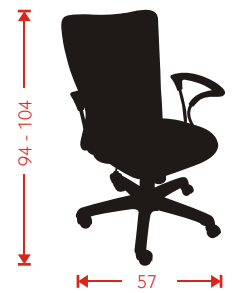

ERGOMAXX

ISO 9001:2000 certified company

EXECLASS 1007 QM

Power play with panache

Execlass is responsive performance and ergonomic comfort in one great package. For everyday high-energy work, Execlass moves fluidly and adjusts easily from upright to reclined positions. With Highly adjustable arms, back, seat, contemporary upholstery and deep cushion Execlass is truly executive class.

The company reserves the right to change specifications without prior notice. Dimensions in centimetres. Color options available